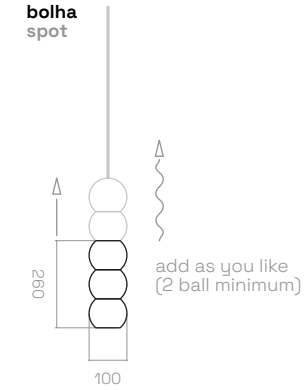

all dimensions in mm

outil.li
light design & fabrication
@outil.li
contact @outil.li
+31 (0) 6 2079 6603

jello series

model	300	500	1000
dim. in mm	(ø*) 250 * 300	(ø*) 250 * 500	(ø*) 250 * 936
weight	0.75 kg	1.25 kg	2.15 kg
construction	hanging	hanging	hanging
mount	incl.	incl.	incl.
light source	E27 LED bulb	E27 LED tube	E27 LED tube
temperature	on request	2500K	2500K
power	max 6W	max 4.5W	max 6W
material	biopolymer	biopolymer	biopolymer
protection	IP 20 indoor	IP 20 indoor	IP 20 indoor
colour	variable	variable	variable

cocon series

model	600	900	custom XL
dim. in mm	(ø*) 320 * 600	(ø*) 380 * 900	(l) up to 1500
weight	1.0 kg	1.65 kg	-
construction	hanging	hanging	hanging
mount	incl.	incl.	incl.
light source	LED	LED	LED
temperature	on request	on request	on request
power	max 16W	max 30W	on request
material	biopolymer	biopolymer	biopolymer
protection	IP 20 indoor	IP 20 indoor	IP 20 indoor
colour	variable	variable	variable

bolha series

model	spot	wall
dim. in mm	260 * 100	330 * 120 * 150
weight	0.4 kg	0.6 kg
construction	hanging	wall mounted
mount	incl.	incl.
light source	LED spot	LED E27 bulb (125)
temperature	on request	2200K
power	max 4W	max 7W
material	biopolymer	biopolymer
protection	IP 20 indoor	IP 20 indoor
colour	variable	variable

dial wireless light controller

model	ettore Dieter
dim. in mm (ø*)	100 * 100
weight	0.6 kg
power	2032 coin cell
material	biopolymer
protection	IP 20 indoor
colour	variable