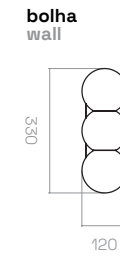

all dimensions in mm

outil.li
light design & fabrication
@outil.li
contact @outil.li
+31 (0) 6 2079 6603

jello series

model	300	500	1000
dim. in mm	(ø*) 250 * 300	(ø*) 250 * 500	(ø*) 250 * 936
weight	0.75 kg	1.25 kg	2.15 kg
construction	hanging	hanging	hanging
mount	incl.	incl.	incl.
light source	E27 LED bulb	E27 LED tube	E27 LED tube
temperature	on request	2500K	2500K
power	max 6W	max 4.5W	max 6W
material	biopolymer	biopolymer	biopolymer
protection	IP 20 indoor	IP 20 indoor	IP 20 indoor
colour	variable	variable	variable

cocon series

model	600	900	custom XL
dim. in mm	(ø*) 320 * 600	(ø*) 380 * 900	(l) up to 1500
weight	1.0 kg	1.65 kg	-
construction	hanging	hanging	hanging
mount	incl.	incl.	incl.
light source	LED	LED	LED
temperature	on request	on request	on request
power	max 16W	max 30W	on request
material	biopolymer	biopolymer	biopolymer
protection	IP 20 indoor	IP 20 indoor	IP 20 indoor
colour	variable	variable	variable

bolha series

model	spot	wall
dim. in mm	260 * 100	330 * 120 * 150
weight	0.4 kg	0.6 kg
construction	hanging	wall mounted
mount	incl.	incl.
light source	LED spot	LED E27 bulb (125)
temperature	on request	2200K
power	max 4W	max 7W
material	biopolymer	biopolymer
protection	IP 20 indoor	IP 20 indoor
colour	variable	variable

dial wireless light controller

model	ettore Dieter
dim. in mm (ø*)	100 * 100
weight	0.6 kg
power	2032 coin cell
material	biopolymer
protection	IP 20 indoor
colour	variable