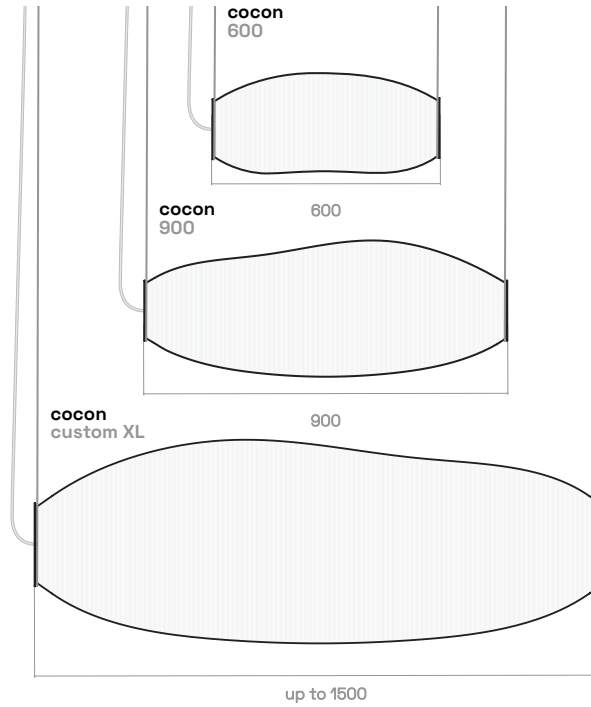

all dimensions in mm

outil.li
light design & fabrication
@outil.li
contact @outil.li
+31 (0) 6 2079 6603

jello series

model	300	500	1000
dim. in mm	(ø*) 250 * 300	(ø*) 250 * 500	(ø*) 250 * 936
weight	0.75 kg	1.25 kg	2.15 kg
construction	hanging	hanging	hanging
mount	incl.	incl.	incl.
light source	E27 LED bulb	E27 LED tube	E27 LED tube
temperature	on request	2500K	2500K
power	max 6W	max 4.5W	max 6W
material	biopolymer	biopolymer	biopolymer
protection	IP 20 indoor	IP 20 indoor	IP 20 indoor
colour	variable	variable	variable

cocon series

model	600	900	custom XL
dim. in mm	(ø*) 320 * 600	(ø*) 380 * 900	(l) up to 1500
weight	1.0 kg	1.65 kg	-
construction	hanging	hanging	hanging
mount	incl.	incl.	incl.
light source	LED	LED	LED
temperature	on request	on request	on request
power	max 16W	max 30W	on request
material	biopolymer	biopolymer	biopolymer
protection	IP 20 indoor	IP 20 indoor	IP 20 indoor
colour	variable	variable	variable

bolha series

model	spot	wall
dim. in mm	260 * 100	330 * 120 * 150
weight	0.4 kg	0.6 kg
construction	hanging	wall mounted
mount	incl.	incl.
light source	LED spot	LED E27 bulb (125)
temperature	on request	2200K
power	max 4W	max 7W
material	biopolymer	biopolymer
protection	IP 20 indoor	IP 20 indoor
colour	variable	variable

dial wireless light controller

model	ettore Dieter
dim. in mm (ø*)	100 * 100
weight	0.6 kg
power	2032 coin cell
material	biopolymer
protection	IP 20 indoor
colour	variable